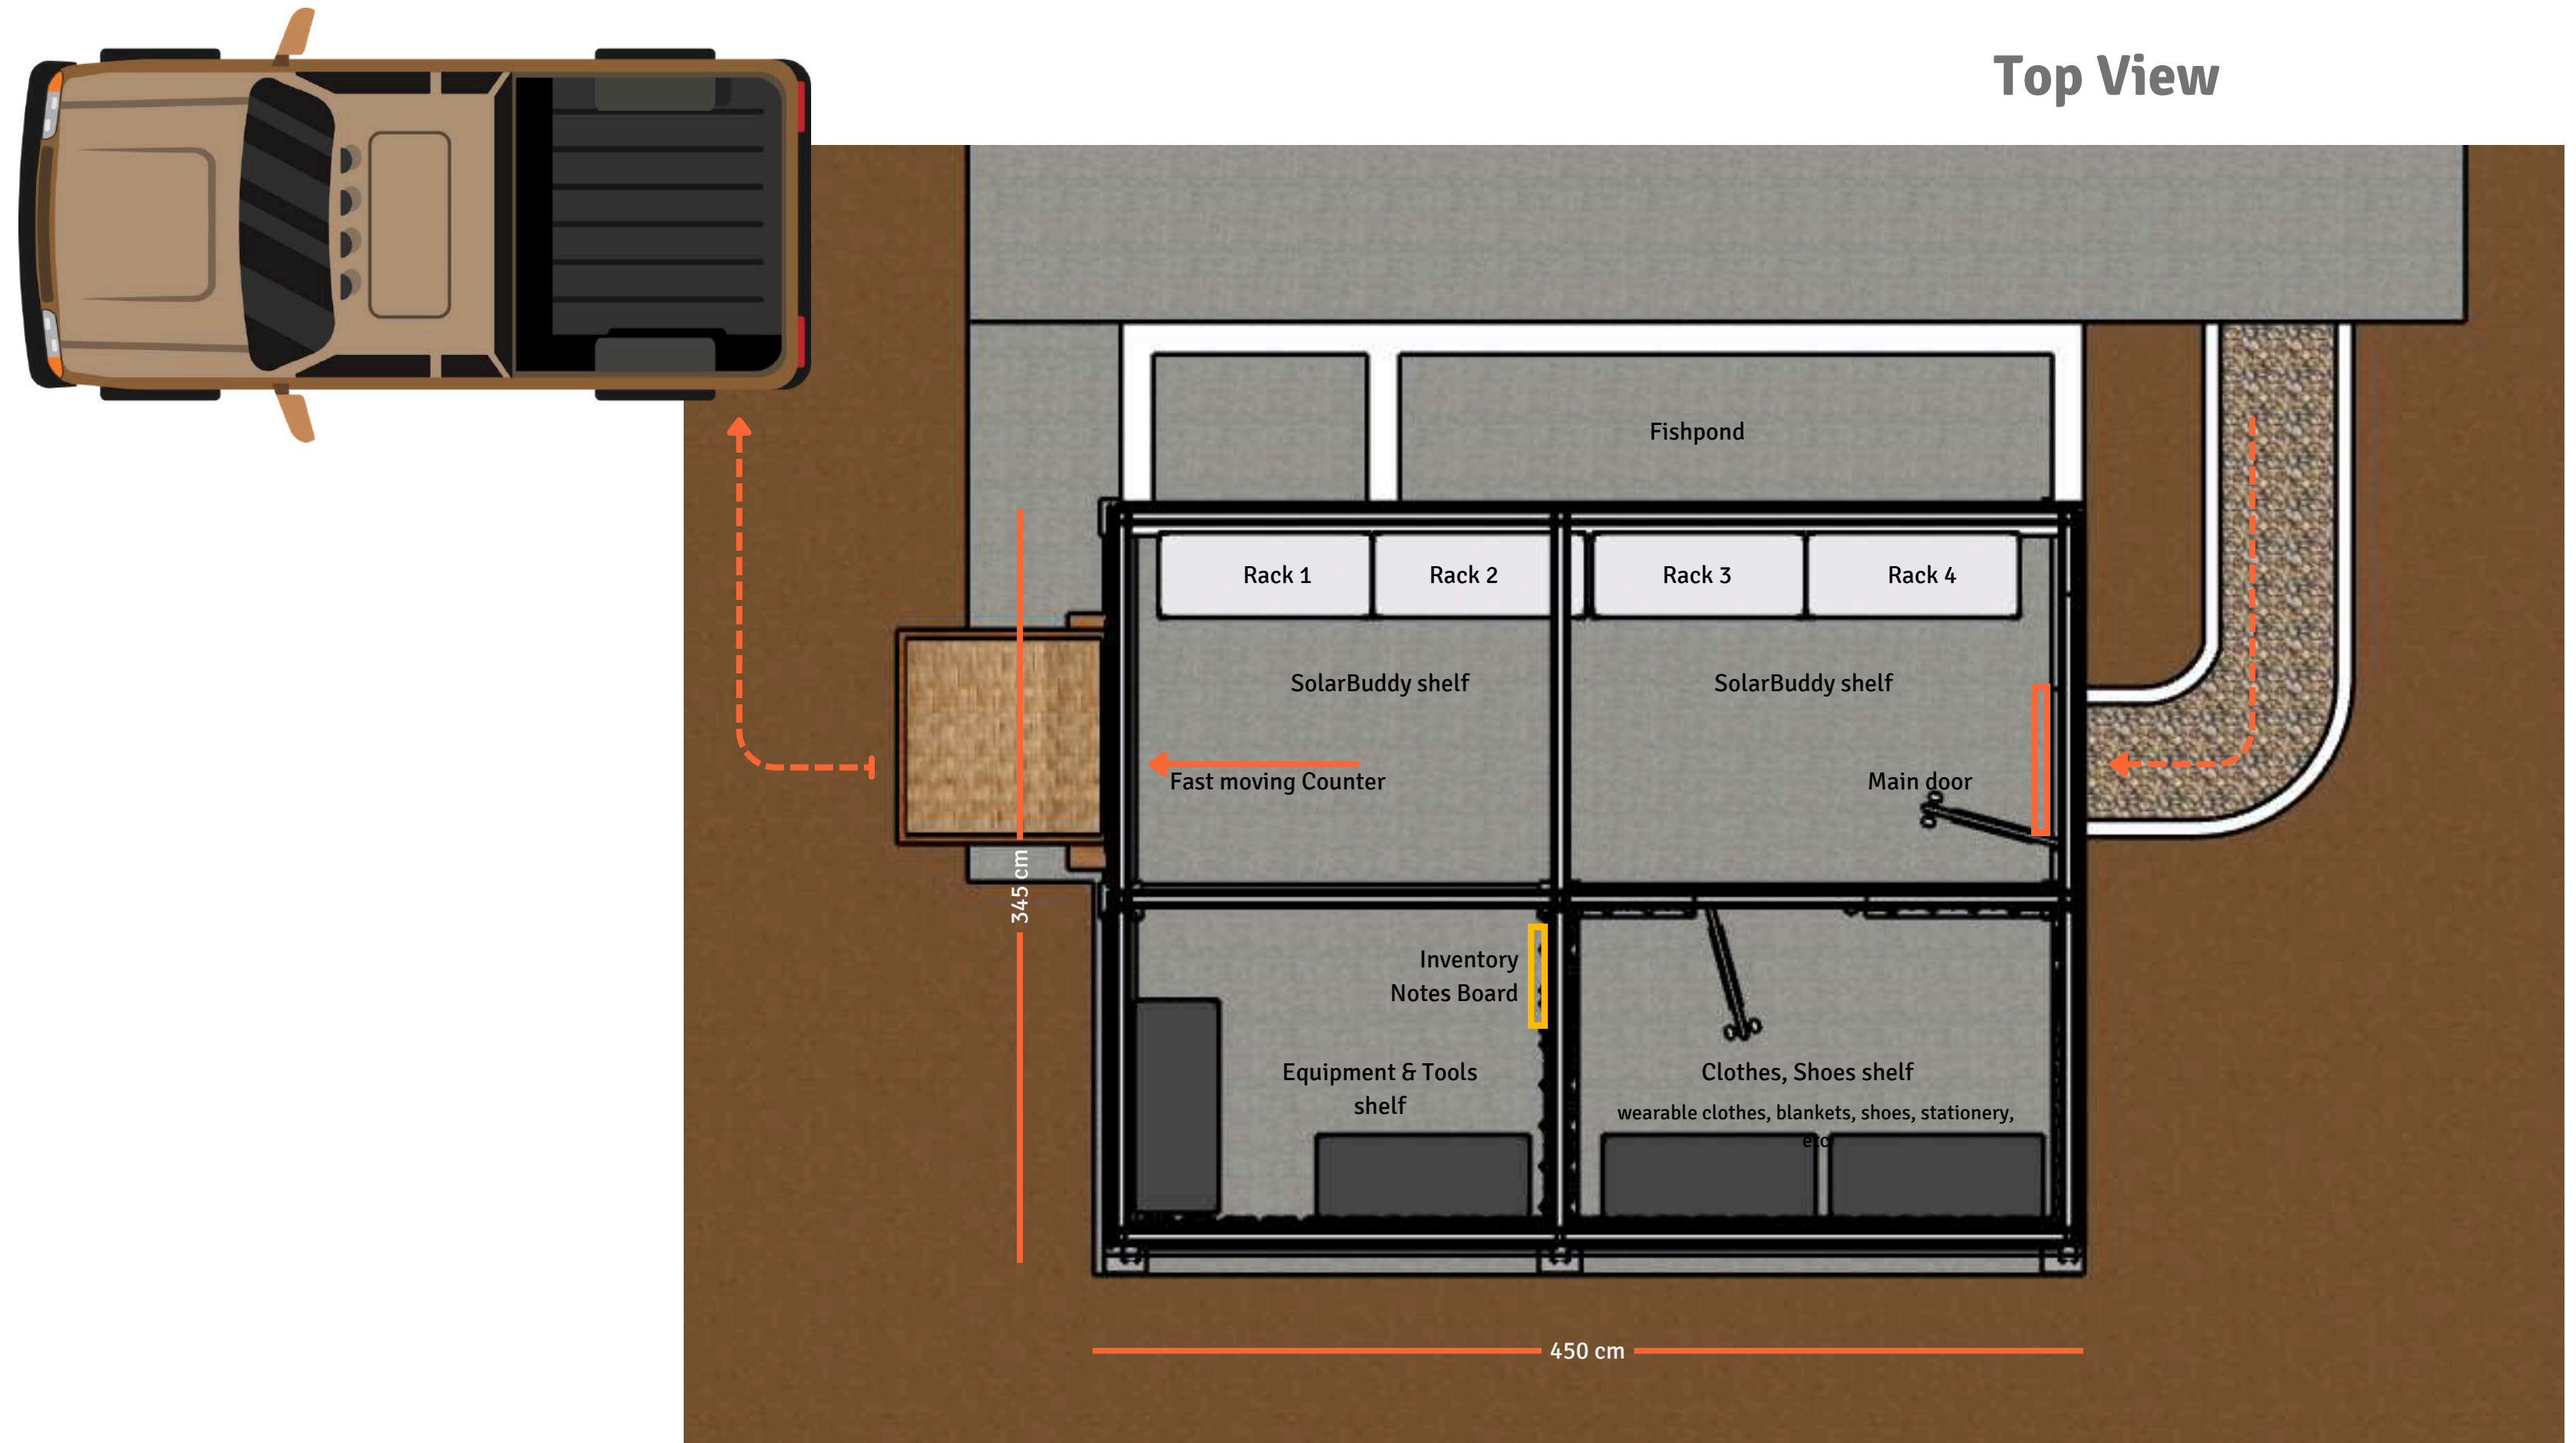

The donation storage building features a lightweight steel structure, galvalume roofing, and partially open walls exposed to rain, clad with galvalume sheets layered with woven bamboo panels for added durability and a touch of traditional aesthetics.

room size 450 x 350 cm

Floor Plan

Top View

Inside of Warehouse

Interior View

Fast Moving Counter

Perspective View

Load and Unload moving by volunteer via Locket Counter

Entrance door for Inventory Staff