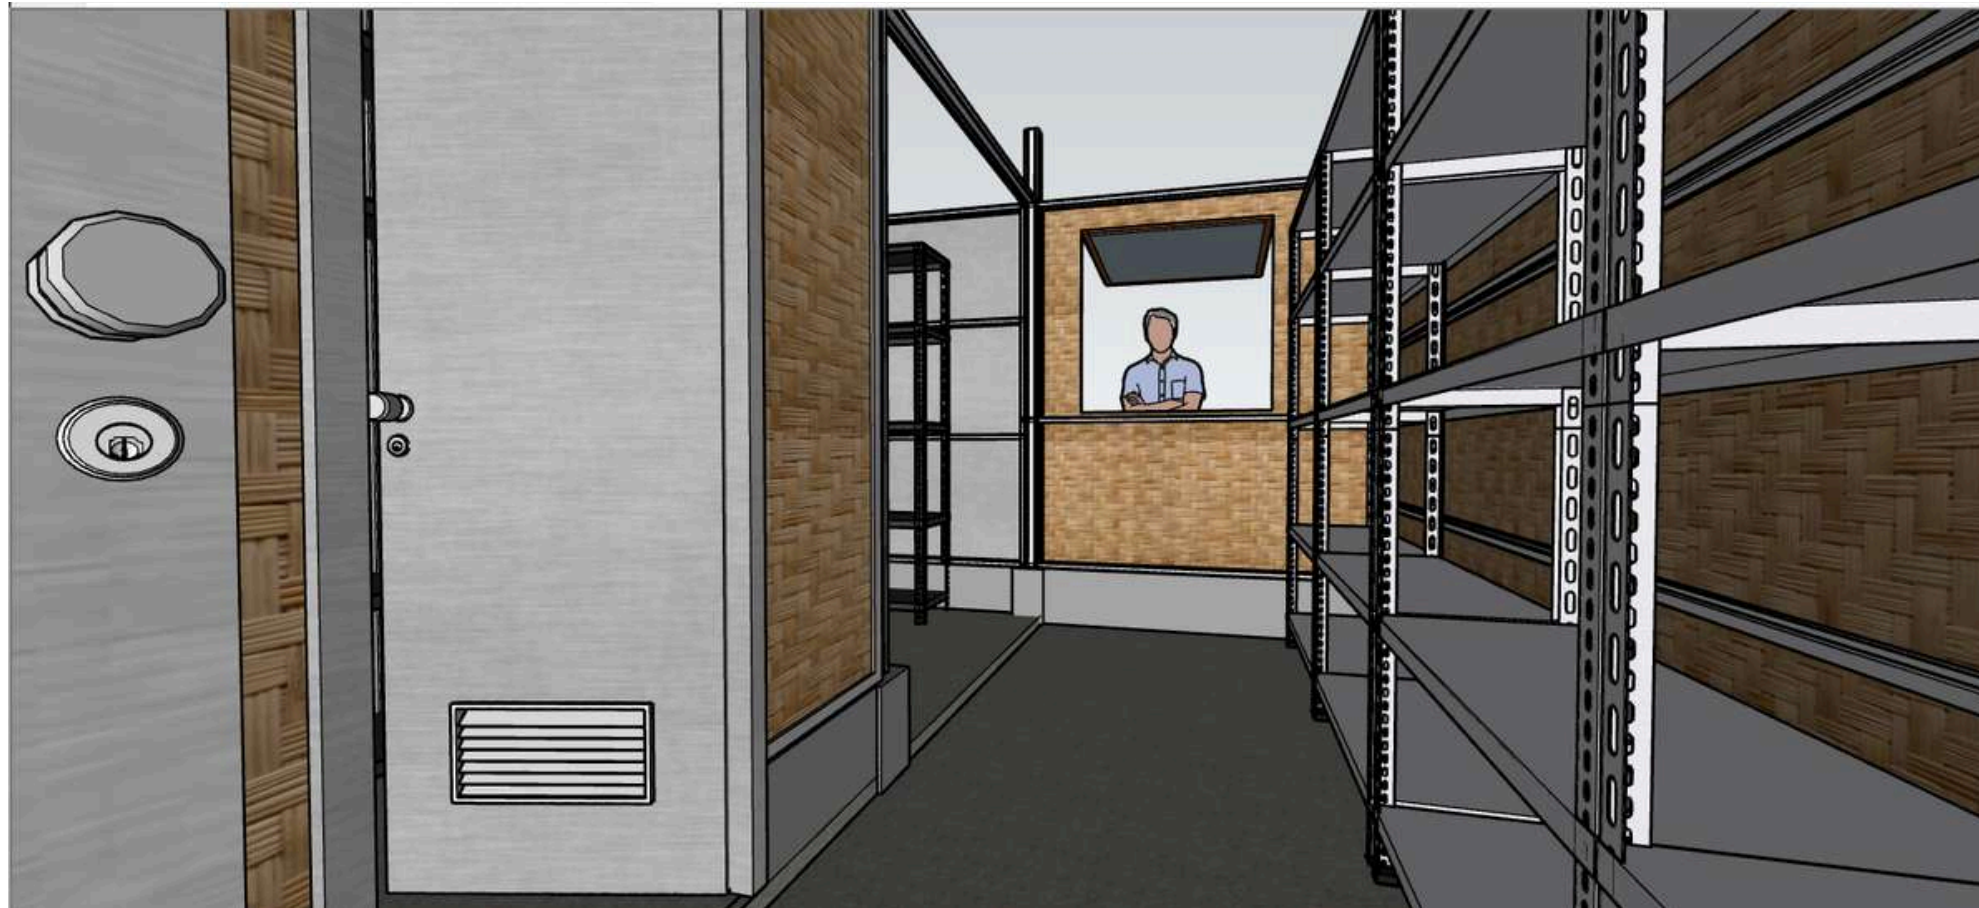

The donation storage building features a lightweight steel structure, galvalume roofing, and partially open walls exposed to rain, clad with galvalume sheets layered with woven bamboo panels for added durability and a touch of traditional aesthetics.

room size 450 x 350 cm

Floor Plan

Top View

Inside of Warehouse

Interior View

Fast Moving Counter

Perspective View

Load and Unload moving by volunteer via Locket Counter

Entrance door for Inventory Staff