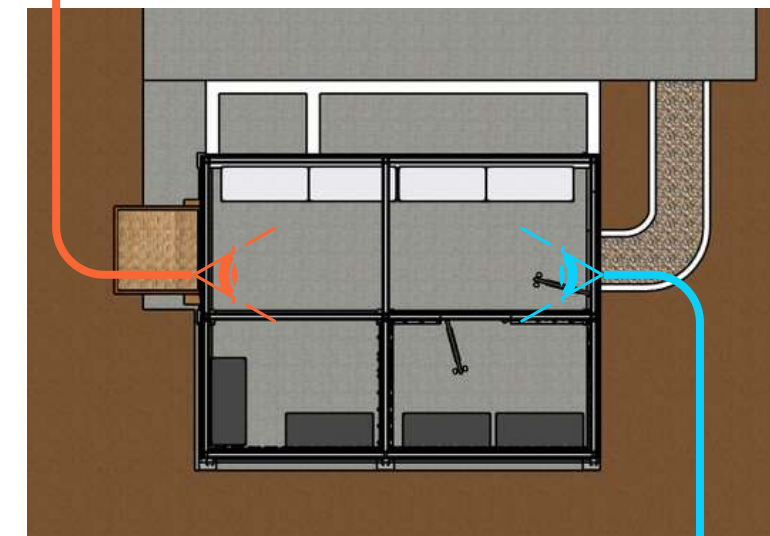

room size 450 x 350 cm

Floor Plan

Top View

Inside of Warehouse

Interior View

Fast Moving Counter

Perspective View

Load and Unload moving by volunteer via Locket Counter