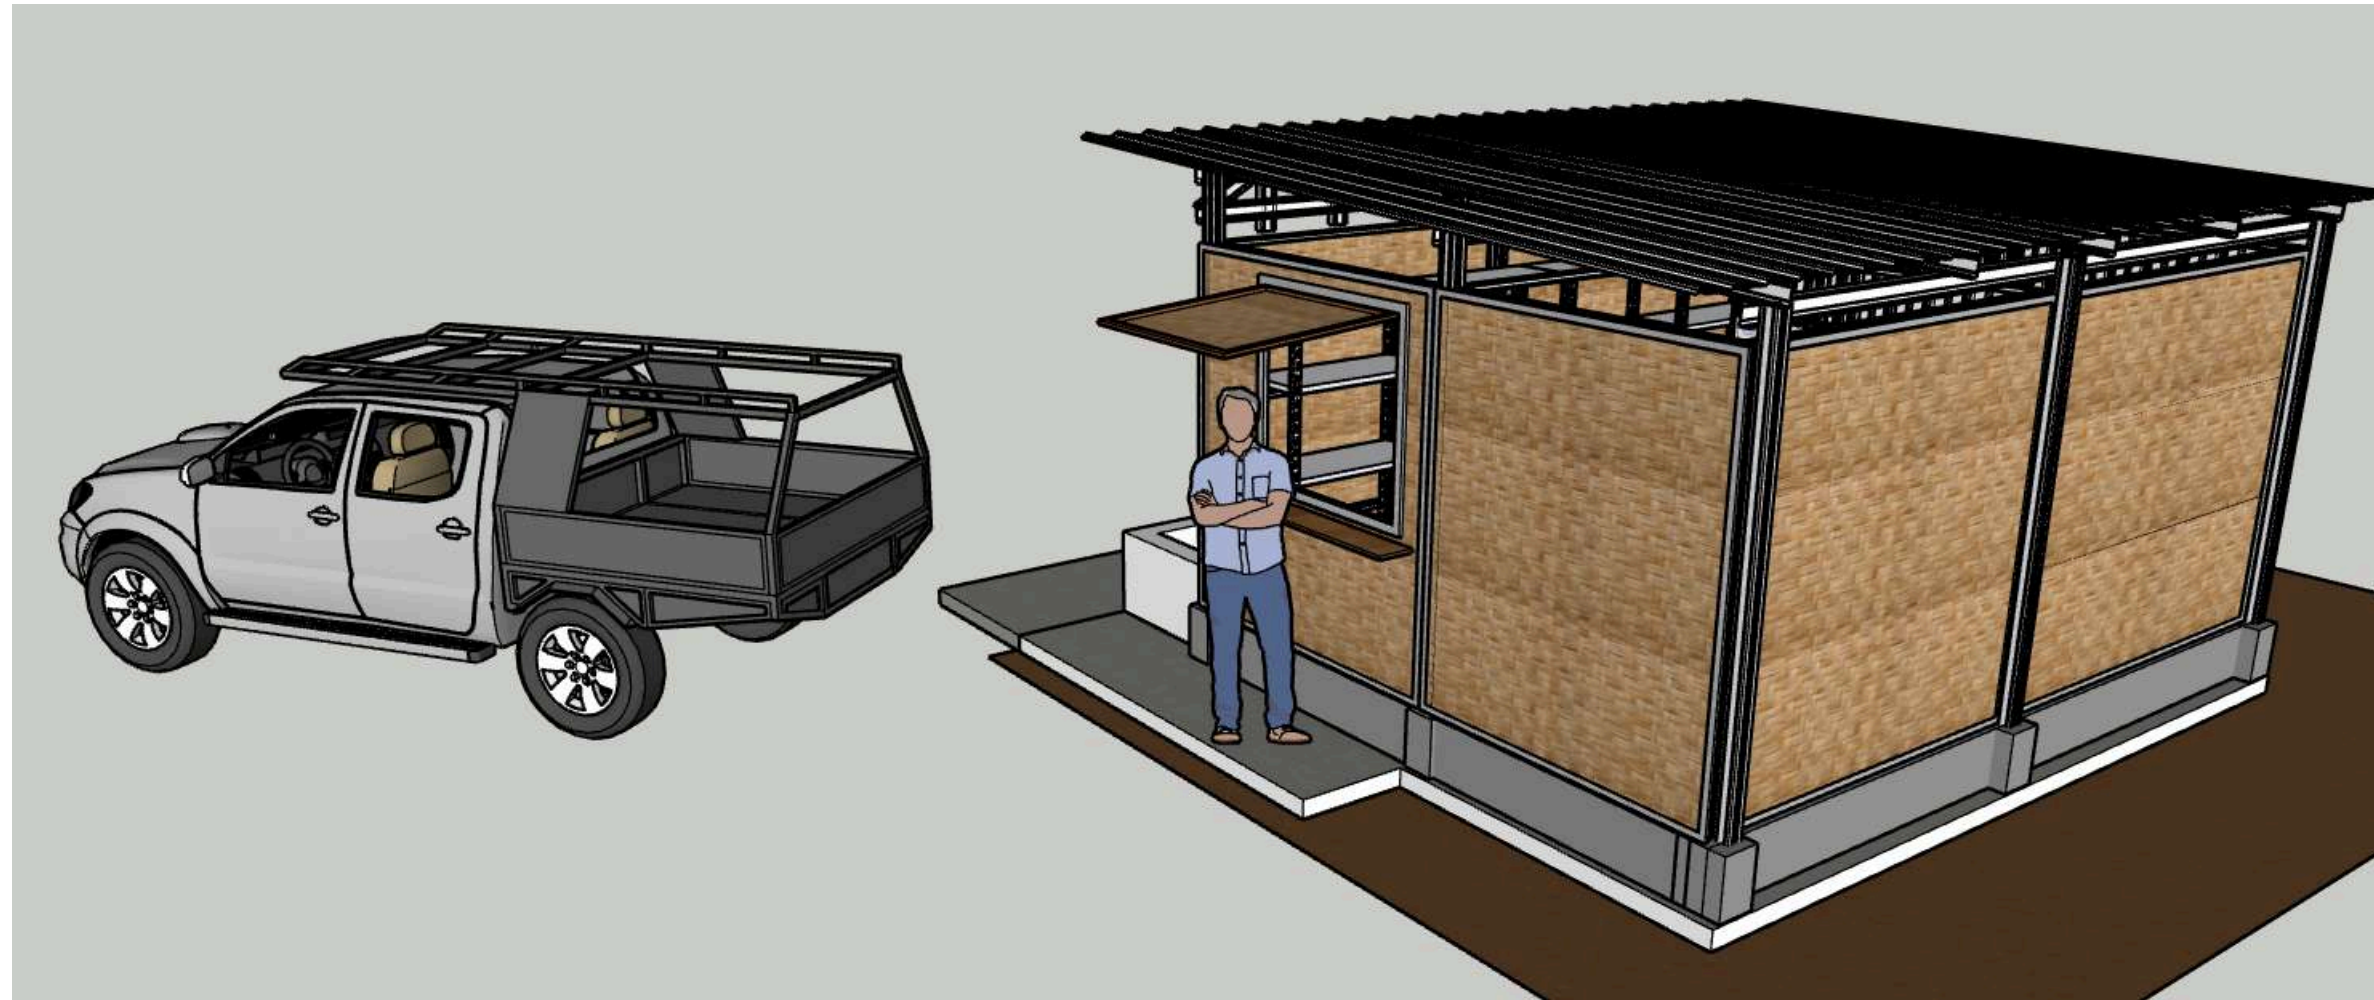

The donation storage building features a lightweight steel structure, galvalume roofing, and partially open walls exposed to rain, clad with galvalume sheets layered with woven bamboo panels for added durability and a touch of traditional aesthetics.

room size 450 x 350 cm

Floor Plan

Top View

Inside of Warehouse

Interior View

Fast Moving Counter

Perspective View

Load and Unload moving by volunteer via Locket Counter