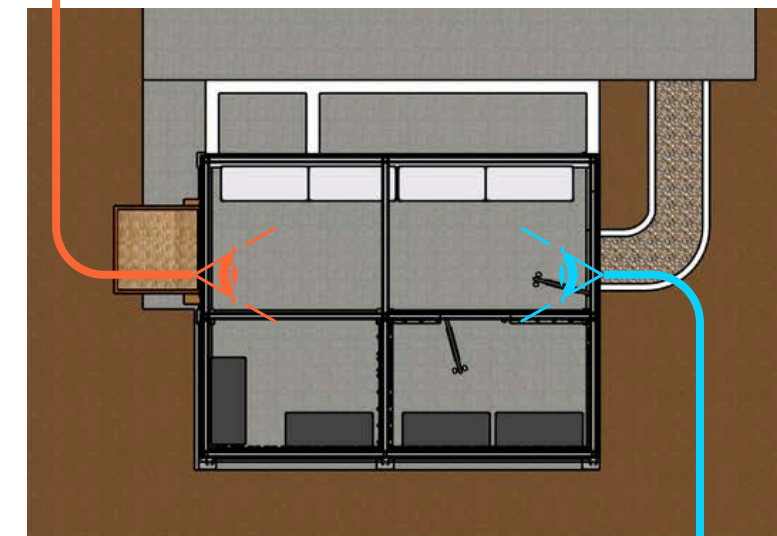

room size 450 x 350 cm

Floor Plan

Top View

Inside of Warehouse

Interior View

Fast Moving Counter

Perspective View

Load and Unload moving by volunteer via Locket Counter