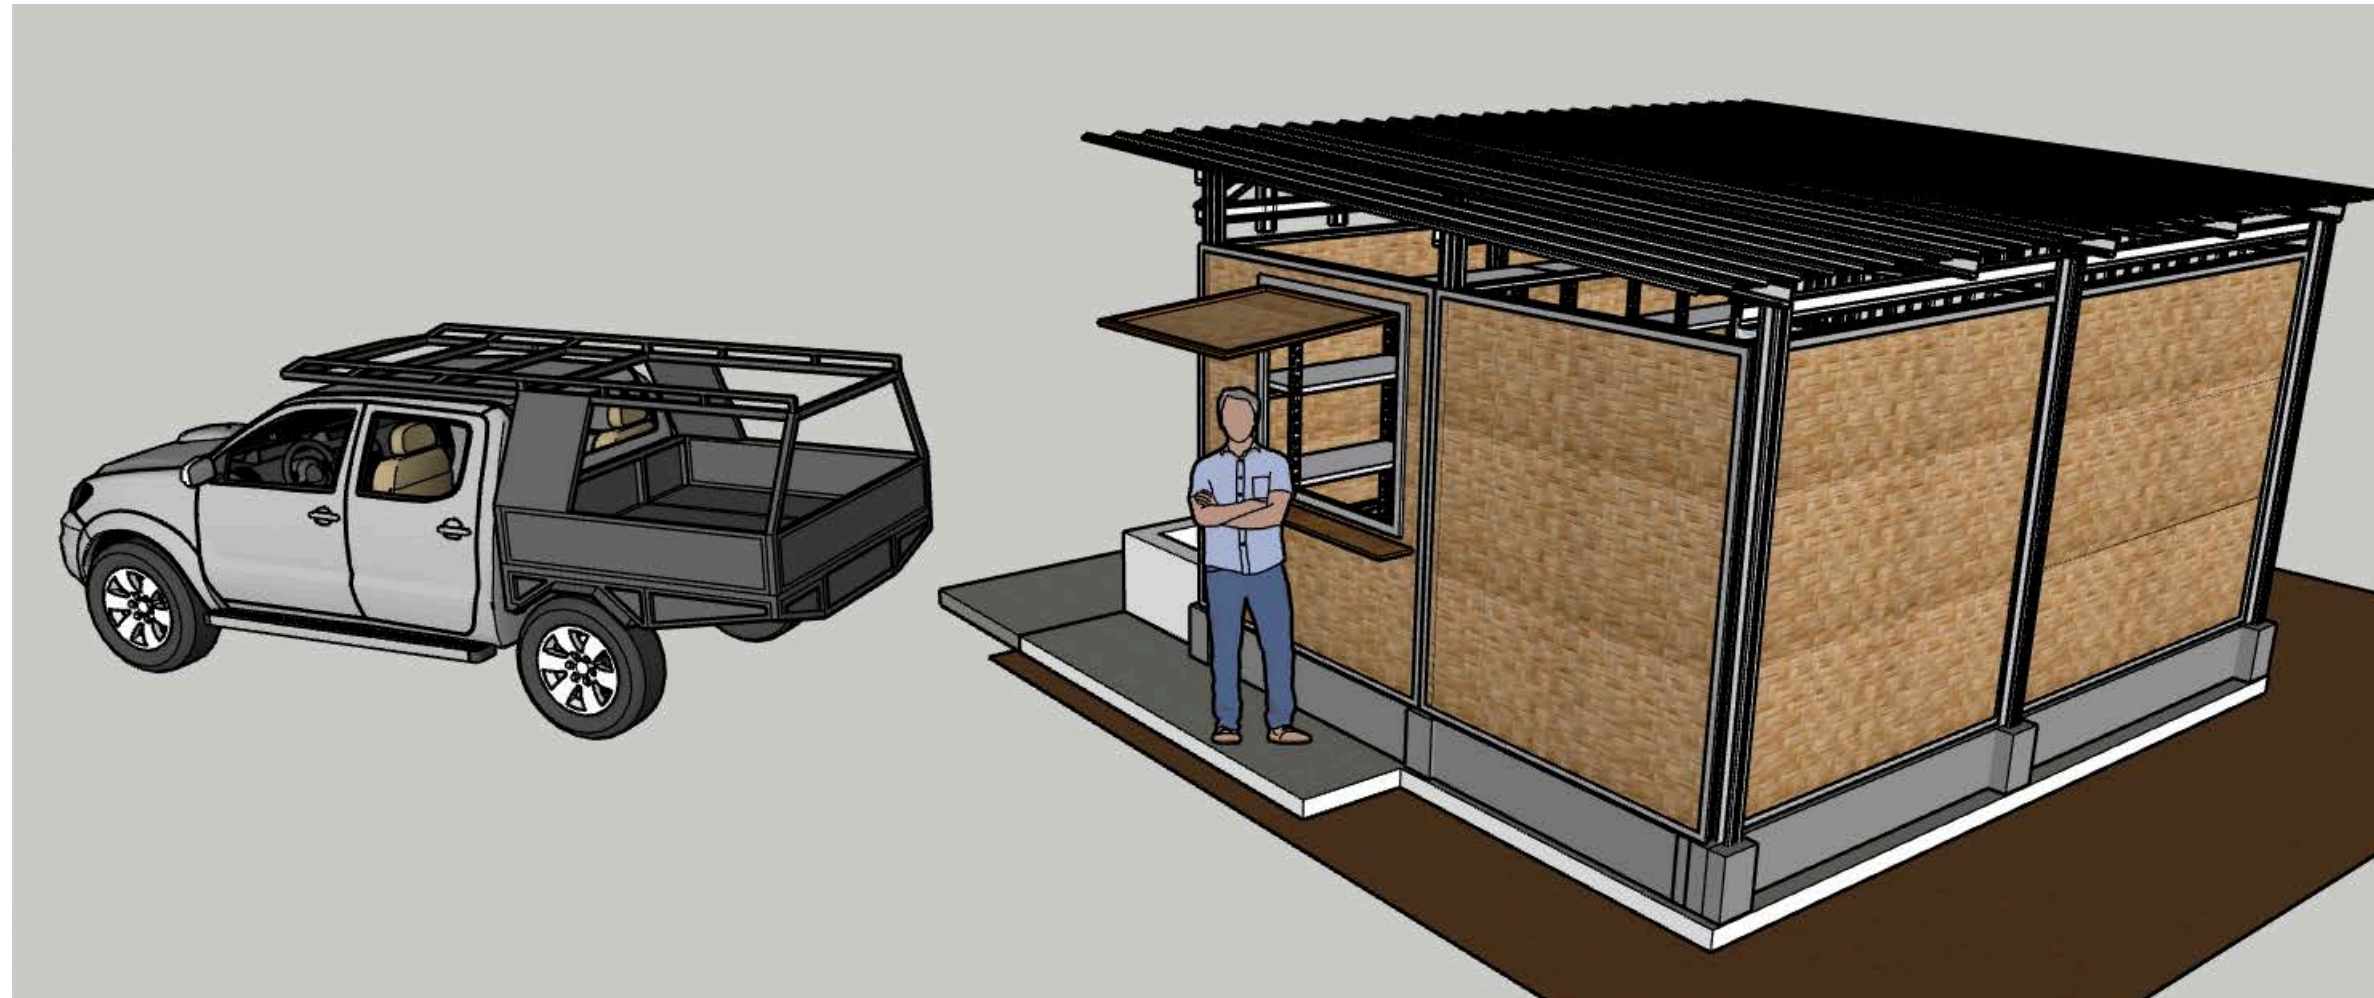

The donation storage building features a lightweight steel structure, galvalume roofing, and partially open walls exposed to rain, clad with galvalume sheets layered with woven bamboo panels for added durability and a touch of traditional aesthetics.

room size 450 x 350 cm

Floor Plan

Top View

Inside of Warehouse

Interior View

Fast Moving Counter

Perspective View

Load and Unload moving by volunteer via Locket Counter