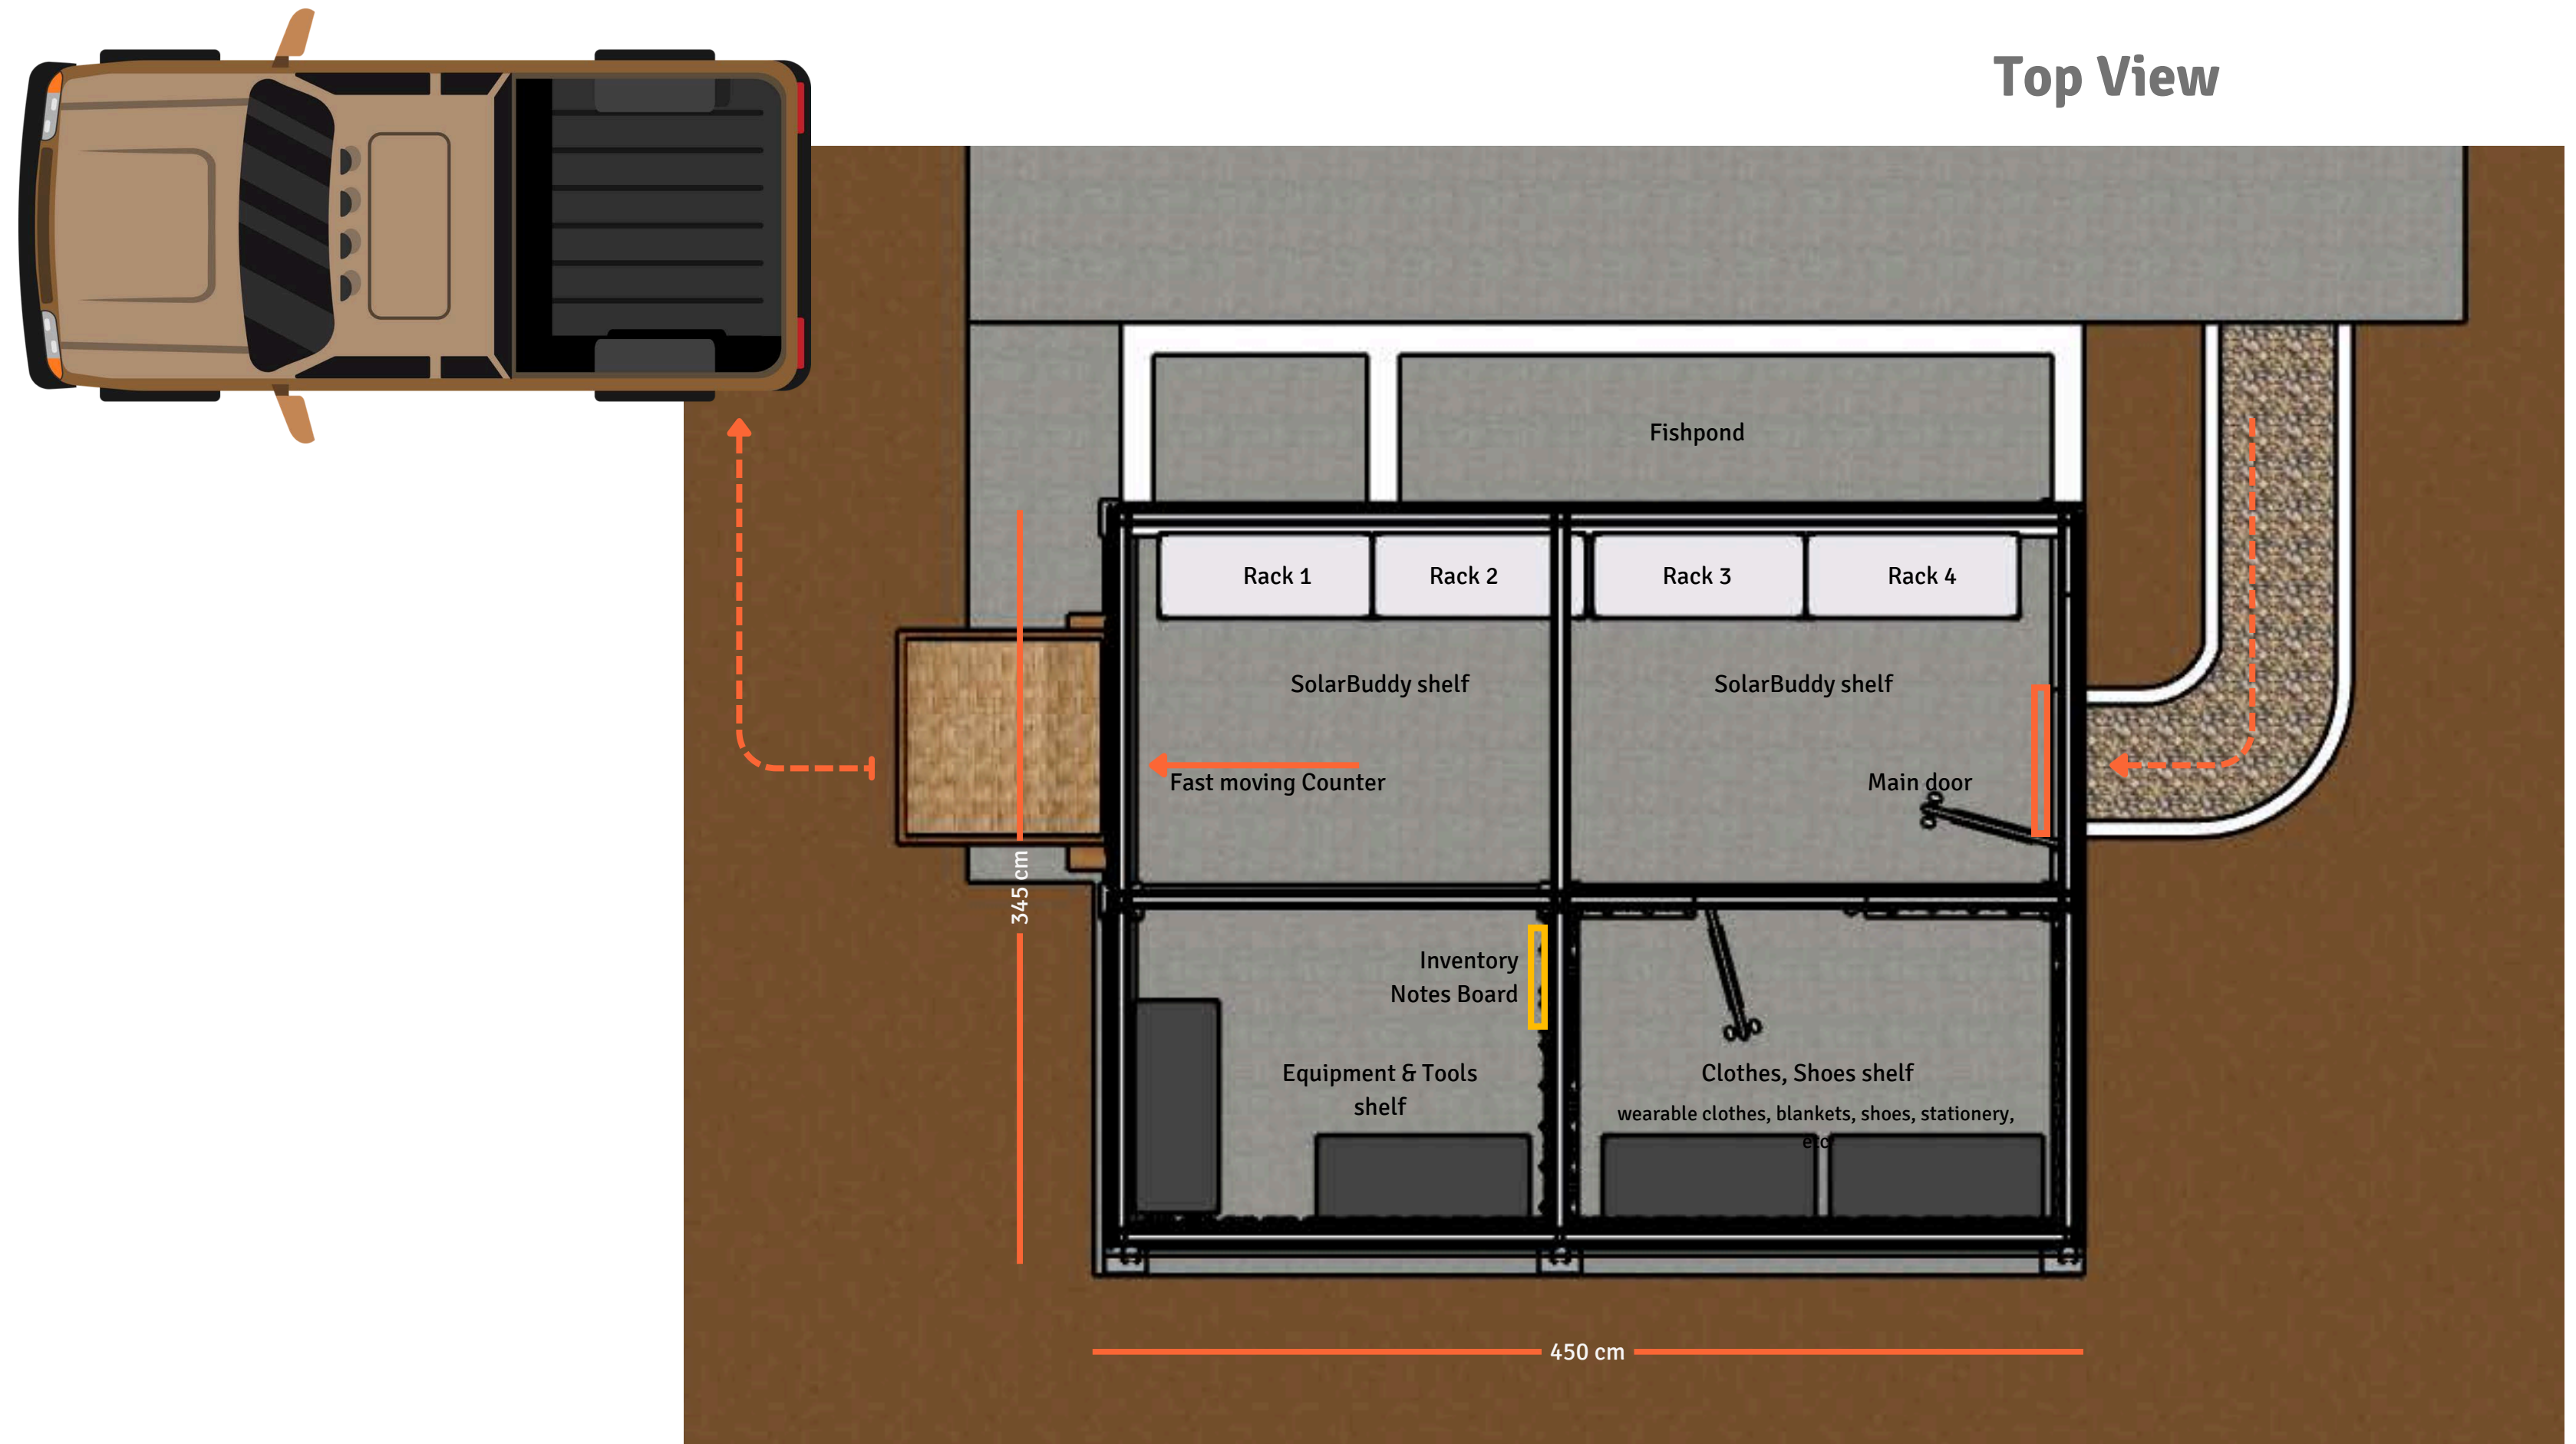

The donation storage building features a lightweight steel structure, galvalume roofing, and partially open walls exposed to rain, clad with galvalume sheets layered with woven bamboo panels for added durability and a touch of traditional aesthetics.

room size 450 x 350 cm

Floor Plan

Top View

Inside of Warehouse

Interior View

Fast Moving Counter

Perspective View

Load and Unload moving by volunteer via Locket Counter

Entrance door for Inventory Staff